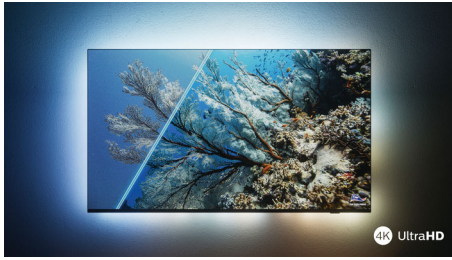

4K UHD LED Smart TV

Major HDR formats supported Dolby Vision and Dolby Atmos, 126 cm (50") SAPHI smart TV, Pixel Precise Ultra HD

Highlights

4K UHD LED TV

Love everything you watch on this 4K UHD LED TV. Philips Pixel Precise Ultra HD engine optimizes picture quality to deliver sharp images, rich colors, and smooth motion. You get the best possible viewing experience every time.

Slim, attractive design.

Looking for a TV that fits with your room? The virtually bezel-free screen of this 4K smart TV goes with just about any interior, and the slim

silver feet make it seem as if the screen is floating. Our packaging and inserts use recycled cardboard and paper.