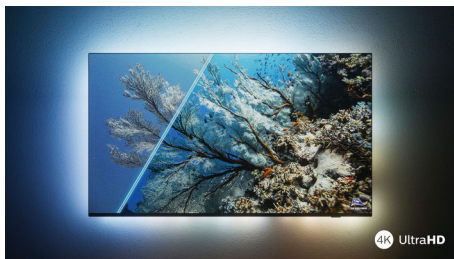

Philips LED
4K UHD LED Smart TV

Major HDR formats supported

Dolby Vision and Dolby Atmos
108 cm (43") SAPHI smart TV
Pixel Precise Ultra HD

43PUS7657

Pure entertainment

4K HDR Smart LED TV

Get the picture and sound you want with this no-frills smart TV. You'll enjoy sharp, vivid movies and shows-plus smooth, great-looking gaming. Premium Dolby Atmos sound means you'll get the most from music and soundtracks.

Major HDR formats supported Dolby Vision and Dolby Atmos, 108 cm (43") SAPHI smart TV, Pixel Precise Ultra HD

Highlights

43PUS7657/12

4K UHD LED TV

Love everything you watch on this 4K UHD LED TV. Philips Pixel Precise Ultra HD engine optimizes picture quality to deliver sharp images, rich colors, and smooth motion. You get the best possible viewing experience every time.

Slim, attractive design.

Looking for a TV that fits with your room? The virtually bezel-free screen of this 4K smart TV goes with just about any interior, and the slim

silver feet make it seem as if the screen is floating. Our packaging and inserts use recycled cardboard and paper.