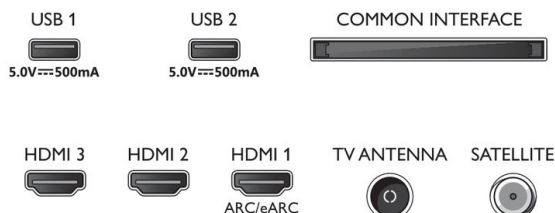

Multimedia Applications

- Video Playback Formats: Containers: AVI, MKV, H264/MPEG-4 AVC, MPEG-1, MPEG-2, MPEG-4, HEVC (H.265), VP9, AV1
- Subtitles Formats Support: .SMI, .SRT, .SUB, .TXT, .ASS, .SSA
- Music Playback Formats: AAC, MP3, WAV, WMA (v2 up to v9.2), WMA-PRO (v9 and v10), FLAC
- Picture Playback Formats: JPEG, BMP, GIF, PNG, 360 photo, HEIF

Design

- Colors of TV: Mid silver bezel
- Stand design: Mid silver sticks

Dimensions

- Box dimensions (W x H x D): 1100.0 x 680.0 x 140.0 mm
- Set dimensions (W x H x D): 957.9 x 559.1 x 87.0 mm
- Set dimensions with stand (W x H x D): 957.9 x 587.2 x 218.3 mm
- Stand dimensions (W x H x D): 753.7 x 28.0 x 218.6 mm
- Product weight: 6.6 kg
- Product weight (+stand): 6.7 kg

43PUS7657/12

- Weight incl. Packaging: 9.3 kg
- Stand height to TV bottom edge: 28.0 mm
- Distance between 2 stands: 753.7 mm
- Wall mount compatible: 200 x 100 mm

Accessories

- Included accessories: Remote Control, 2 x AAA Batteries, Power cord, Quick start guide, Legal and safety brochure, Table top stand

EU Energy card

- EPREL registration numbers: 1198296
- Energy class for SDR: F
- On mode power demand for SDR: 51 Kwh/1000h
- Energy class for HDR: G
- On mode power demand for HDR: 89 Kwh/1000h
- Networked standby mode: <0.2 W
- Off mode power consumption: n.a.
- Panel technology used: LED LCD

Connections

Side

Rear

Issue date 2022-07-14

Version: 5.1.1

12 NC: 8670 001 82557
EAN: 87 18863 03397 5

© 2022 Koninklijke Philips N.V.
All Rights reserved.

Specifications are subject to change without notice.
Trademarks are the property of Koninklijke Philips N.V.
or their respective owners.

www.philips.com

- EPG and actual visibility (up to 8 days) is country and operator dependent.
- The TV supports DVB reception for 'Free to air' broadcast. Specific DVB operators may not be supported. An up to date list can be found in the FAQ section of the Philips support website. For some operators Conditional Access and subscription are required. Contact your operator for more information.
- Philips TV Remote app and related functionalities vary per TV model, operator, and country, as well as smart device model and OS. For more details please visit: www.philips.com/TVRemoteapp.
- Smart TV app offerings vary per TV model and country. For more details please visit: www.philips.com/smarttv.
- This television contains lead only in certain parts or components where no technology alternatives exist in accordance with existing exemption clauses under the RoHS Directive.
- Amazon Prime is available in selected languages and countries.
- Netflix subscription required. Subject to terms at <https://www.netflix.com>
- Rakuten TV is available in selected languages and countries.