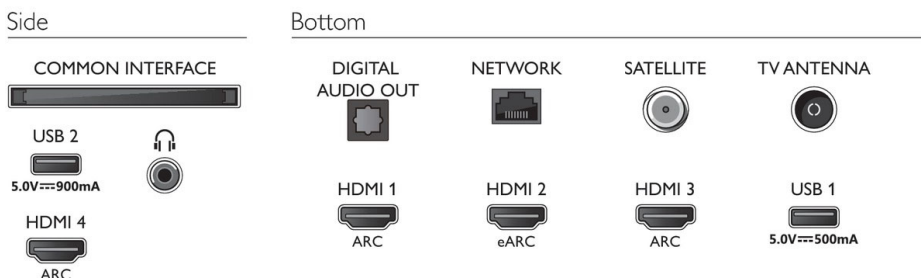

Design

- Colors of TV: Anthracite grey bezel
- Stand design: Anthracite grey V sticks

Dimensions

- Box dimensions (W x H x D): 1240.0 x 785.0 x 150.0 mm
- Set dimensions (W x H x D): 1115.6 x 644.7 x 80.6 mm
- Set dimensions with stand (W x H x D): 1115.6 x 714.7 x 269.8 mm
- Stand dimensions (W x H x D): 729.2 x 70.0 x 269.8 mm
- Product weight: 12.6 kg
- Product weight (+stand): 13.0 kg
- Weight incl. Packaging: 17.2 kg
- Stand height to TV bottom edge: 70.0 mm
- Distance between 2 stands: 729.2 mm
- VESA wall mount compatible: 200 x 300 mm

Accessories

- Included accessories: Remote Control, Quick start guide, Legal and safety brochure, Power cord, Table top stand, 2 x AAA Batteries

Connections

Issue date 2022-07-10

Version: 4.3.1

12 NC: 8670 001 82601
EAN: 87 18863 03407 1