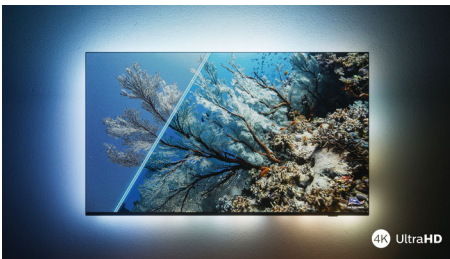

Vibrant HDR picture

Want to experience a perfect picture for every scene? Your Philips 4K UHD TV is compatible with all major HDR formats, which means you get brilliant, sharp images. You'll see every detail, even in dark and bright areas.