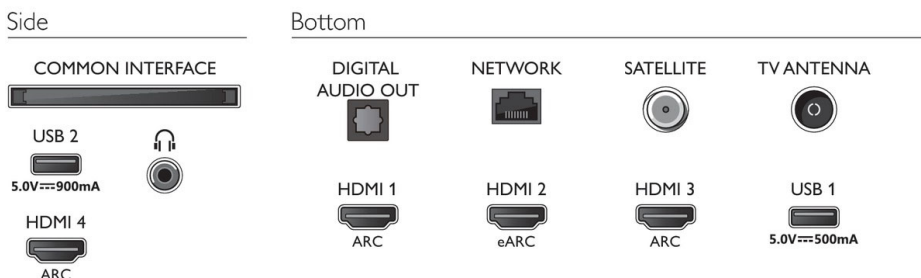

Multimedia Applications

- Video Playback Formats: Containers: AVI, MKV, H264/MPEG-4 AVC, MPEG-1, MPEG-2, MPEG-4, VP9, HEVC (H.265), AV1
- Subtitles Formats Support: .SRT, .SUB, .TXT, .SMI, .ASS, .SSA
- Music Playback Formats: AAC, MP3, WAV, WMA (v2 up to v9.2), WMA-PRO (v9 and v10), FLAC
- Picture Playback Formats: JPEG, BMP, GIF, PNG, 360 photo, HEIF

Design

- Colours of TV: Anthracite grey bezel
- Stand design: Anthracite grey V sticks

Dimensions

- Box dimensions (W x H x D): 1425.0 x 867.0 x 160.0 mm
- Set dimensions (W x H x D): 1289.9 x 749.7 x 80.9 mm
- Set dimensions with stand (W x H x D): 1289.9 x 819.7 x 269.8 mm
- Stand dimensions (W x H x D): 790.0 x 70.0 x 269.8 mm
- Product weight: 17.4 kg
- Product weight (+stand): 17.8 kg
- Weight incl. Packaging: 22.8 kg
- VESA wall mount compatible: 200 x 300 mm

Accessories

- Included accessories: Remote Control, Quick start guide, Legal and safety brochure, Power cord, Tabletop stand, 2 x AAA Batteries

EU Energy card

- EPREL registration numbers: 1160214
- Energy class for SDR: F
- On mode power demand for SDR: 78 kWh/1000h
- Energy class for HDR: G
- On mode power demand for HDR: 141 kWh/1000h
- Networked standby mode: <2.0 W
- Off mode power consumption: n.a.
- Panel technology used: LED LCD

Connections

Issue date 2022-07-10

Version: 3.3.1

12 NC: 8670 001 82602
EAN: 87 18863 03408 8

© 2022 Koninklijke Philips N.V.
All Rights reserved.

Specifications are subject to change without notice. Trademarks are the property of Koninklijke Philips N.V. or their respective owners.

www.philips.com

* EPG and actual visibility (up to 8 days) is country- and operator-dependent.

* Android App offerings vary per country. For more details please visit your local Google Play Store.

* Memory size (Flash): 16 G, the actual available disc space may differ (dependant on e.g. (pre-)installed apps, installed operating system, etc.)

* The TV supports DVB reception for 'Free to air' broadcast. Specific DVB operators may not be supported. An up to date list can be found in the FAQ section of the Philips support website. For some operators Conditional Access and subscription are required. Contact your operator for more information.

* Philips TV Remote app and related functionalities vary per TV model, operator and country, as well as smart device model and OS. For more details please visit: www.philips.com/TVRemoteapp.

* USB recording for digital channels only, recordings may be limited by broadcast copy protection (CI+). Country and channel restrictions may apply.

* This television contains lead only in certain parts or components where no technology alternatives exist in accordance with existing exemption clauses under the RoHS Directive.

* Amazon Prime is available in selected languages and countries.

* Google Assistant is available on Philips Android TVs running on Android O (8) or higher OS version. Google Assistant is available in selected languages and countries.

* Netflix subscription required. Subject to terms on <https://www.netflix.com>

* Amazon, Alexa and all related logos are trademarks of Amazon.com, Inc. or its affiliates. Amazon Alexa is available in selected languages and countries.

* Disney+ subscription required. Subject to terms at <https://www.disneyplus.com> (c) 2020 Disney and its related entities. Disney+ is available in selected languages and countries.

* Rakuten TV is available in selected languages and countries.