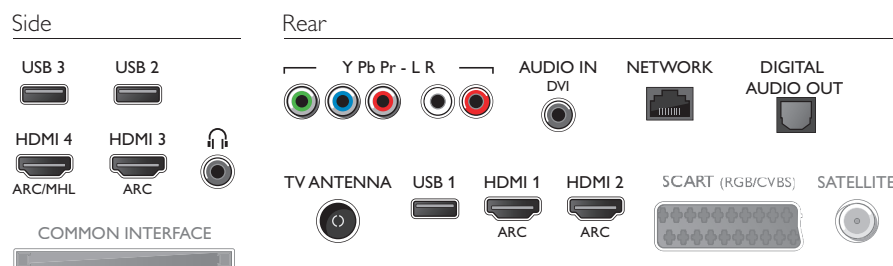

Connections

Issue date 2016-07-09

Version: 4.3.2

12 NC: 8670 001 38989
EAN: 87 18863 00974 1

© 2016 Koninklijke Philips N.V.
All Rights reserved.

Specifications are subject to change without notice. Trademarks are the property of Koninklijke Philips N.V. or their respective owners.

www.philips.com

* EPG and actual visibility (up to 8 days) is country and operator dependent.
* Android App offerings vary per country. For more details please visit your local Google Play Store.
* Energy consumption in kWh per year, based on the power consumption of the television operating 4 hours per day for 365 days. The actual energy consumption will depend on how the television is used.
* Cloud Gaming offering depends on game providers.
* The TV supports DVB reception for 'Free to air' broadcast. Specific DVB operators may not be supported. An up to date list can be found in the FAQ section of the Philips support website. For some operators Conditional Access and subscription are required. Contact your operator for more information.
* (Philips) only compatible with specific Philips player device.
* Google Cast functionality is subject to Google Cast Ready apps and devices. For more details please visit Google Cast product page.
* Philips TV Remote app and related functionalities vary per TV model, operator, and country, as well as smart device model and OS. For more details please visit: www.philips.com/TVRemoteapp.
* Smart TV app offerings vary per TV model and country. For more details please visit: www.philips.com/smarttv.
* USB recording for digital channels only, recordings may be limited by broadcast copy protection (CI+). Country and channel restrictions may apply.
* Please be informed that your Netflix HDR function in your TV currently can be supported via HDMI and USB only. The Netflix HDR broadcast via your Internet/DLNA will be fully available via IP software push.