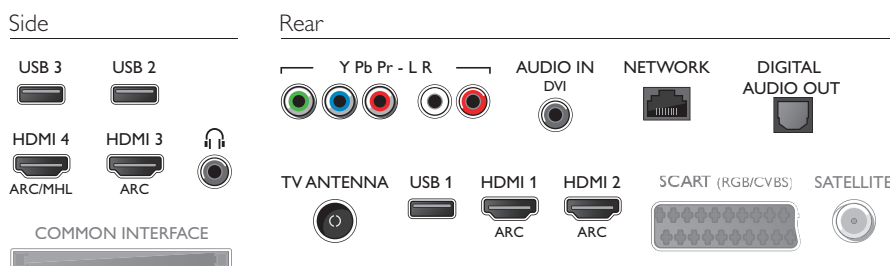

Connections

Issue date 2016-08-19

Version: 7.3.2

12 NC: 8670 001 38989
EAN: 87 18863 00974 1

© 2016 Koninklijke Philips N.V.
All Rights reserved.

Specifications are subject to change without notice.
Trademarks are the property of Koninklijke Philips N.V.
or their respective owners.

www.philips.com