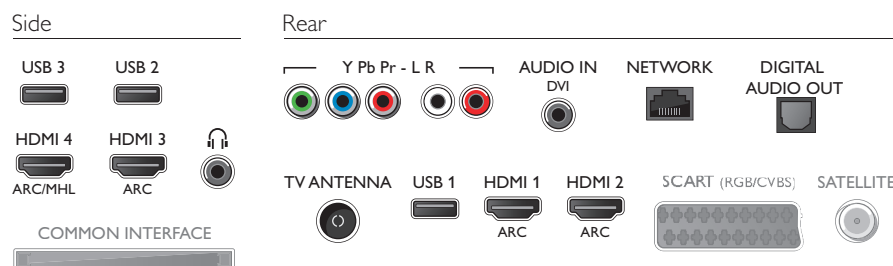

Connections

Issue date 2016-07-27

Version: 5.3.2

12 NC: 8670 001 38989
EAN: 87 18863 00974 1

© 2016 Koninklijke Philips N.V.
All Rights reserved.

Specifications are subject to change without notice.
Trademarks are the property of Koninklijke Philips N.V.
or their respective owners.

www.philips.com

* EPG and actual visibility (up to 8 days) is country and operator dependent.
* Android App offerings vary per country. For more details please visit your local Google Play Store.
* Energy consumption in kWh per year, based on the power consumption of the television operating 4 hours per day for 365 days. The actual energy consumption will depend on how the television is used.
* Cloud Gaming offering depends on game providers.
* The TV supports DVB reception for 'Free to air' broadcast. Specific DVB operators may not be supported. An up to date list can be found in the FAQ section of the Philips support website. For some operators Conditional Access and subscription are required. Contact your operator for more information.
* (Philips) only compatible with specific Philips player device.
* Google Cast functionality is subject to Google Cast Ready apps and devices. For more details please visit Google Cast product page.
* Philips TV Remote app and related functionalities vary per TV model, operator, and country, as well as smart device model and OS. For more details please visit: www.philips.com/TVRemoteapp.
* Smart TV app offerings vary per TV model and country. For more details please visit: www.philips.com/smarttv.
* USB recording for digital channels only, recordings may be limited by broadcast copy protection (CI+). Country and channel restrictions may apply.
* Please be informed that your Netflix HDR function in your TV currently can be supported via HDMI and USB only. The Netflix HDR broadcast via your Internet/DLNA will be fully available via IP software push.