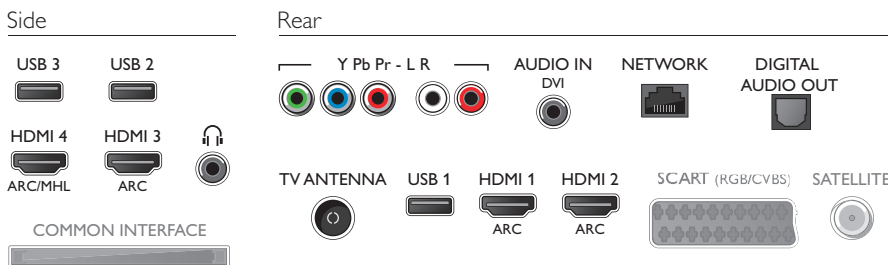

Connections

Issue date 2016-07-11

Version: 4.3.2

12 NC: 8670 001 39005
EAN: 87 18863 00988 8

© 2016 Koninklijke Philips N.V.
All Rights reserved.

Specifications are subject to change without notice. Trademarks are the property of Koninklijke Philips N.V. or their respective owners.

www.philips.com

* EPG and actual visibility (up to 8 days) is country and operator dependent.
* Android App offerings vary per country. For more details please visit your local Google Play Store.
* Energy consumption in kWh per year, based on the power consumption of the television operating 4 hours per day for 365 days. The actual energy consumption will depend on how the television is used.
* Cloud Gaming offering depends on game providers.
* The TV supports DVB reception for 'Free to air' broadcast. Specific DVB operators may not be supported. An up to date list can be found in the FAQ section of the Philips support website. For some operators Conditional Access and subscription are required. Contact your operator for more information.
* (Philips) only compatible with specific Philips player device.
* Google Cast functionality is subject to Google Cast Ready apps and devices. For more details please visit Google Cast product page.
* Philips TV Remote app and related functionalities vary per TV model, operator, and country, as well as smart device model and OS. For more details please visit: www.philips.com/TVRemoteapp.
* Smart TV app offerings vary per TV model and country. For more details please visit: www.philips.com/smarttv.
* USB recording for digital channels only, recordings may be limited by broadcast copy protection (CI+). Country and channel restrictions may apply.
* Please be informed that your Netflix HDR function in your TV currently can be supported via HDMI and USB only. The Netflix HDR broadcast via your Internet/DLNA will be fully available via IP software push.