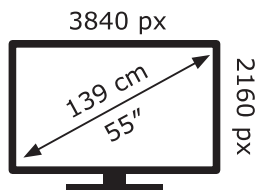

ENERG ⚡

LG Electronics

55NANO819PA

80 kWh/1000h

ABCDEF**G**

134 kWh/1000h

2019/2013