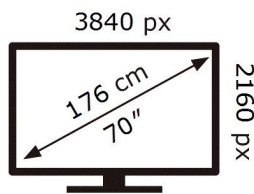

ENERG

SAMSUNG

GQ70Q60AAU

114 kWh/1000h

ABCDEF **G**

189 kWh/1000h

2019/2013