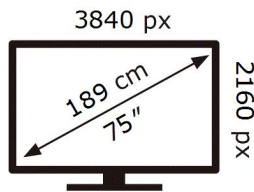

ENERG

SAMSUNG

QE75Q95TDT

167 kWh/1000h

ABCDEF **G**

346 kWh/1000h

2019/2013