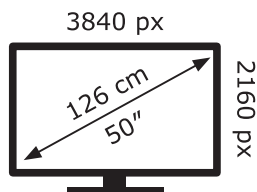

**ENERG** ⚡

**LG Electronics**

50UP81003LR

**79** kWh/1000h

ABCDEF**G**

**102** kWh/1000h

2019/2013