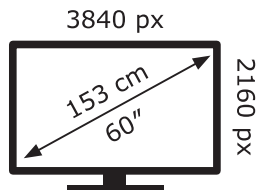

**ENERG** ⚡

**LG Electronics**

60UP80003LR

**119** kWh/1000h

ABCDEF**G**

**155** kWh/1000h

2019/2013