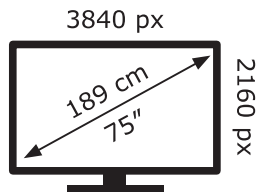

ENERG

LG Electronics

75UR640S9ZD

166 kWh/1000h

ABCDEF**G**

179 kWh/1000h

2019/2013