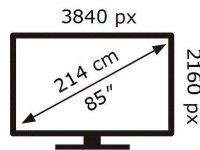

ENERGY

SAMSUNG

QE85Q70AAT

141 kWh/1000h

ABCDEF **G**

299 kWh/1000h

2019/2013