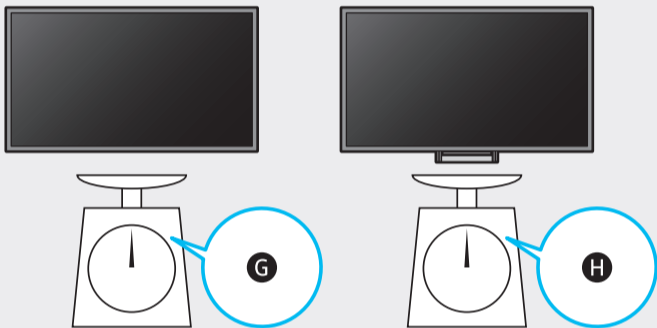

8

	A	B	C	D	E	F	G	H
75AU9*** 75UA9***	66.0 inches (1677.5 mm) (167.75 cm)	37.8 inches (960.7 mm) (96.07 cm)	1.0 inches (26.6 mm) (2.66 cm)	40.4 inches (1026.8 mm) (102.68 cm)	13.3 inches (338.9 mm) (33.89 cm)	74.5 inches (189 cm)	70.8 lbs (32.1 kg)	73.2 lbs (33.2 kg)
75Q6*A 75QA6*	66.0 inches (1676.7 mm) (167.67 cm)	37.8 inches (960.3 mm) (96.03 cm)	1.0 inches (26.6 mm) (2.66 cm)	40.4 inches (1026.4 mm) (102.64 cm)	13.3 inches (338.9 mm) (33.89 cm)	74.5 inches (189 cm)	70.8 lbs (32.1 kg)	73.6 lbs (33.4 kg)
85Q6*A 85QA6*	74.8 inches (1900.9 mm) (190.09 cm)	42.8 inches (1086.1 mm) (108.61 cm)	1.1 inches (26.9 mm) (2.69 cm)	45.4 inches (1152.6 mm) (115.26 cm)	14.5 inches (368.3 mm) (36.83 cm)	84.5 inches (214 cm)	91.5 lbs (41.5 kg)	95.2 lbs (43.2 kg)

\*: 0-9, A-Z

	VESA A x B (mm)	C (mm)	D x 4
75AU9*** 75UA9***	400 x 400	11-13	M8
75Q6*A 75QA6*			
85Q6*A 85QA6*	600 x 400		

\*: 0-9, A-Z

**SAMSUNG**

QUICK SETUP GUIDE  
GUIDE D'INSTALLATION RAPIDE  
GUÍA RÁPIDA DE CONFIGURACIÓN  
GUIA RÁPIDO DE INSTALAÇÃO  
KURZANLEITUNG ZUR KONFIGURATION  
GUIDA DI INSTALLAZIONE RAPIDA