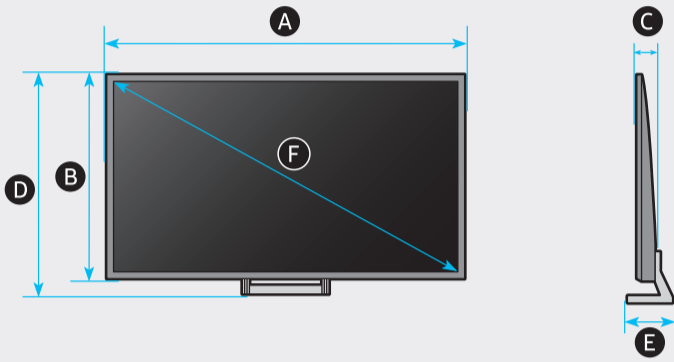

8

	A	B	C	D	E	F	G	H
75AU9*** 75UA9***	66.0 inches (1677.5 mm) (167.75 cm)	37.8 inches (960.7 mm) (96.07 cm)	1.0 inches (26.6 mm) (2.66 cm)	40.4 inches (1026.8 mm) (102.68 cm)	13.3 inches (338.9 mm) (33.89 cm)	74.5 inches (189 cm)	70.8 lbs (32.1 kg)	73.2 lbs (33.2 kg)
75Q6*A 75QA6*	66.0 inches (1676.7 mm) (167.67 cm)	37.8 inches (960.3 mm) (96.03 cm)	1.0 inches (26.6 mm) (2.66 cm)	40.4 inches (1026.4 mm) (102.64 cm)	13.3 inches (338.9 mm) (33.89 cm)	74.5 inches (189 cm)	70.8 lbs (32.1 kg)	73.6 lbs (33.4 kg)
85Q6*A 85QA6*	74.8 inches (1900.9 mm) (190.09 cm)	42.8 inches (1086.1 mm) (108.61 cm)	1.1 inches (26.9 mm) (2.69 cm)	45.4 inches (1152.6 mm) (115.26 cm)	14.5 inches (368.3 mm) (36.83 cm)	84.5 inches (214 cm)	91.5 lbs (41.5 kg)	95.2 lbs (43.2 kg)

\*: 0-9, A-Z

	VESA A x B (mm)	C (mm)	D x 4
75AU9*** 75UA9***	400 x 400	11-13	M8
75Q6*A 75QA6*			
85Q6*A 85QA6*	600 x 400		

\*: 0-9, A-Z

**SAMSUNG**

QUICK SETUP GUIDE  
GUIDE D'INSTALLATION RAPIDE  
GUÍA RÁPIDA DE CONFIGURACIÓN  
GUIA RÁPIDO DE INSTALAÇÃO  
KURZANLEITUNG ZUR KONFIGURATION  
GUIDA DI INSTALLAZIONE RAPIDA