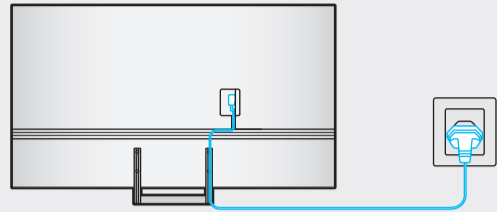

8

	A	B	C	D	E	F	G	H
75AU9*** 75UA9***	66.0 inches (1677.5 mm) (167.75 cm)	37.8 inches (960.7 mm) (96.07 cm)	1.0 inches (26.6 mm) (2.66 cm)	40.4 inches (1026.8 mm) (102.68 cm)	13.3 inches (338.9 mm) (33.89 cm)	74.5 inches (189 cm)	70.8 lbs (32.1 kg)	73.2 lbs (33.2 kg)
75Q6*A 75QA6*	66.0 inches (1676.7 mm) (167.67 cm)	37.8 inches (960.3 mm) (96.03 cm)	1.0 inches (26.6 mm) (2.66 cm)	40.4 inches (1026.4 mm) (102.64 cm)	13.3 inches (338.9 mm) (33.89 cm)	74.5 inches (189 cm)	70.8 lbs (32.1 kg)	73.6 lbs (33.4 kg)
85Q6*A 85QA6*	74.8 inches (1900.9 mm) (190.09 cm)	42.8 inches (1086.1 mm) (108.61 cm)	1.1 inches (26.9 mm) (2.69 cm)	45.4 inches (1152.6 mm) (115.26 cm)	14.5 inches (368.3 mm) (36.83 cm)	84.5 inches (214 cm)	91.5 lbs (41.5 kg)	95.2 lbs (43.2 kg)

\*: 0-9, A-Z

	VESA A x B (mm)	C (mm)	D x 4
75AU9*** 75UA9***	400 x 400	11-13	M8
75Q6*A 75QA6*			
85Q6*A 85QA6*	600 x 400		

\*: 0-9, A-Z

**SAMSUNG**

QUICK SETUP GUIDE  
GUIDE D'INSTALLATION RAPIDE  
GUÍA RÁPIDA DE CONFIGURACIÓN  
GUIA RÁPIDO DE INSTALAÇÃO  
KURZANLEITUNG ZUR KONFIGURATION  
GUIDA DI INSTALLAZIONE RAPIDA