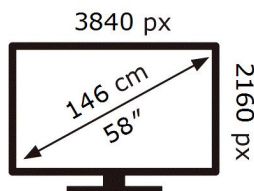

ENERG ⚡

SAMSUNG

QE58Q60TAU

113 kWh/1000h

ABCDEF **G**

133 kWh/1000h

2019/2013