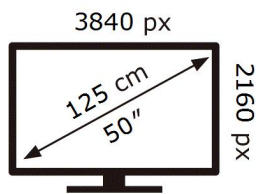

ENERG 

SAMSUNG

UE50AU7190U

87 kWh/1000h

ABCDEF **G**

HDR

120 kWh/1000h

2019/2013