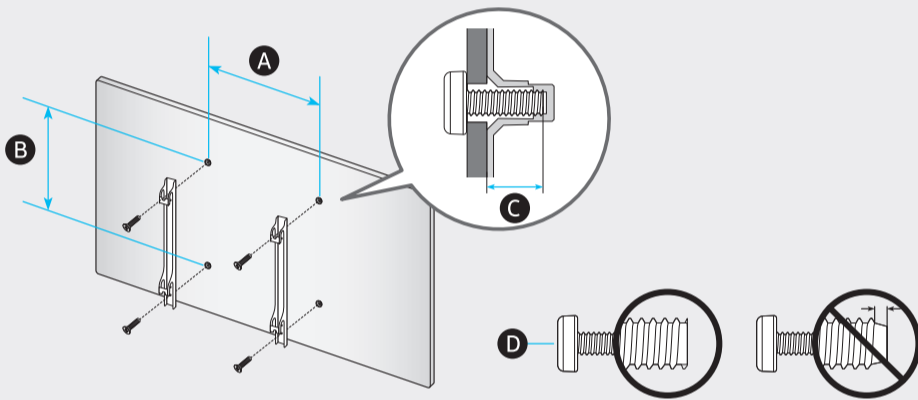

	A	B	C	D	E	F	G	H
43QN9*A 43QNA9*	37.8 inches (960.8 mm) (96.08 cm)	22.0 inches (559.5 mm) (55.95 cm)	1.1 inches (26.9 mm) (2.69 cm)	24.5 inches (623.4 mm) (62.34 cm)	8.8 inches (222.6 mm) (22.26 cm)	42.5 inches (108 cm)	20.3 lbs (9.2 kg)	30.4 lbs (13.8 kg)
50QN9*A 50QNA9*	43.9 inches (1114.0 mm) (111.40 cm)	25.4 inches (644.9 mm) (64.49 cm)	1.1 inches (26.9 mm) (2.69 cm)	27.9 inches (708.9 mm) (70.89 cm)	8.8 inches (222.6 mm) (22.26 cm)	49.5 inches (125 cm)	30.9 lbs (14.0 kg)	41.0 lbs (18.6 kg)
55QN9*A	48.3 inches (1227.4 mm) (122.74 cm)	27.8 inches (706.2 mm) (70.62 cm)	1.1 inches (26.9 mm) (2.69 cm)	30.2 inches (768.0 mm) (76.80 cm)	9.3 inches (235.2 mm) (23.52 cm)	54.6 inches (138 cm)	39.0 lbs (17.7 kg)	48.2 lbs (21.9 kg)
65QN9*A	56.9 inches (1446.3 mm) (144.63 cm)	32.6 inches (829.3 mm) (82.93 cm)	1.1 inches (26.9 mm) (2.69 cm)	35.1 inches (891.4 mm) (89.14 cm)	11.2 inches (285.4 mm) (28.54 cm)	64.5 inches (163 cm)	53.8 lbs (24.4 kg)	69.2 lbs (31.4 kg)

*: 0-9, A-Z

	VESA A x B (mm)	C (mm)	D x 4
43QN9*A 43QNA9*	200 x 200	11-13	M8
50QN9*A 50QNA9*			
55QN9*A			
65QN9*A	400 x 300		

*: 0-9, A-Z

SAMSUNG

QUICK SETUP GUIDE
GUIDE D'INSTALLATION RAPIDE
GUÍA RÁPIDA DE CONFIGURACIÓN
GUIA RÁPIDO DE INSTALAÇÃO
KURZANLEITUNG ZUR KONFIGURATION
GUIDA DI INSTALLAZIONE RAPIDA