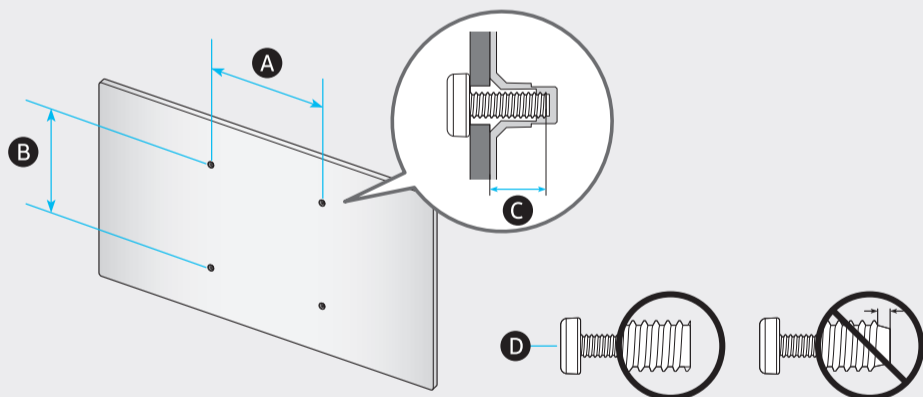

5

6

	A	B	C	D	E	F	G	H	I
55LS03A 55LSA03	48.7 inches (1237.9 mm) (123.79 cm)	27.9 inches (708.8 mm) (70.88 cm)	1.0 inches (24.9 mm) (2.49 cm)	29.3 inches (743.4 mm) (74.34 cm)	30.3 inches (768.4 mm) (76.84 cm)	9.0 inches (227.8 mm) (22.78 cm)	54.6 inches (138 cm)	36.6 lbs (16.6 kg)	37.5 lbs (17.0 kg)
65LS03A 65LSA03	57.4 inches (1456.8 mm) (145.68 cm)	32.8 inches (831.9 mm) (83.19 cm)	1.0 inches (24.9 mm) (2.49 cm)	34.2 inches (868.9 mm) (86.89 cm)	35.2 inches (893.9 mm) (89.39 cm)	10.3 inches (260.9 mm) (26.09 cm)	64.5 inches (163 cm)	48.7 lbs (22.1 kg)	49.6 lbs (22.5 kg)

	VESA A x B (mm)	C (mm)	D x 4
55LS03A 55LSA03	200 x 200	10-12	M8
65LS03A 65LSA03	400 x 300		

SAMSUNG

QUICK SETUP GUIDE
GUIDE D'INSTALLATION RAPIDE
GUÍA RÁPIDA DE CONFIGURACIÓN
GUIA RÁPIDO DE INSTALAÇÃO
KURZANLEITUNG ZUR KONFIGURATION
GUIDA DI INSTALLAZIONE RAPIDA

55"

65"