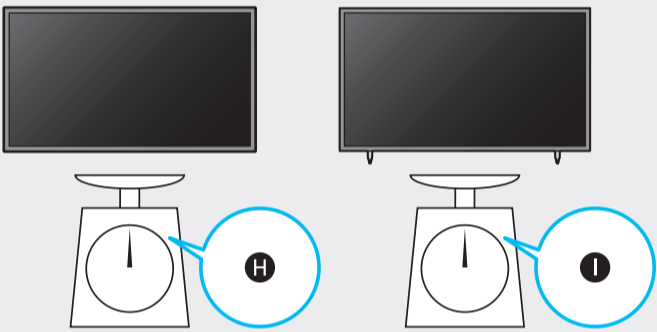

5

6

	A	B	C	D	E	F	G	H	I
55LS03A 55LSA03	48.7 inches (1237.9 mm) (123.79 cm)	27.9 inches (708.8 mm) (70.88 cm)	1.0 inches (24.9 mm) (2.49 cm)	29.3 inches (743.4 mm) (74.34 cm)	30.3 inches (768.4 mm) (76.84 cm)	9.0 inches (227.8 mm) (22.78 cm)	54.6 inches (138 cm)	36.6 lbs (16.6 kg)	37.5 lbs (17.0 kg)
65LS03A 65LSA03	57.4 inches (1456.8 mm) (145.68 cm)	32.8 inches (831.9 mm) (83.19 cm)	1.0 inches (24.9 mm) (2.49 cm)	34.2 inches (868.9 mm) (86.89 cm)	35.2 inches (893.9 mm) (89.39 cm)	10.3 inches (260.9 mm) (26.09 cm)	64.5 inches (163 cm)	48.7 lbs (22.1 kg)	49.6 lbs (22.5 kg)

	VESA A x B (mm)	C (mm)	D x 4
55LS03A 55LSA03	200 x 200	10-12	M8
65LS03A 65LSA03	400 x 300		

SAMSUNG

QUICK SETUP GUIDE
GUIDE D'INSTALLATION RAPIDE
GUÍA RÁPIDA DE CONFIGURACIÓN
GUIA RÁPIDO DE INSTALAÇÃO
KURZANLEITUNG ZUR KONFIGURATION
GUIDA DI INSTALLAZIONE RAPIDA