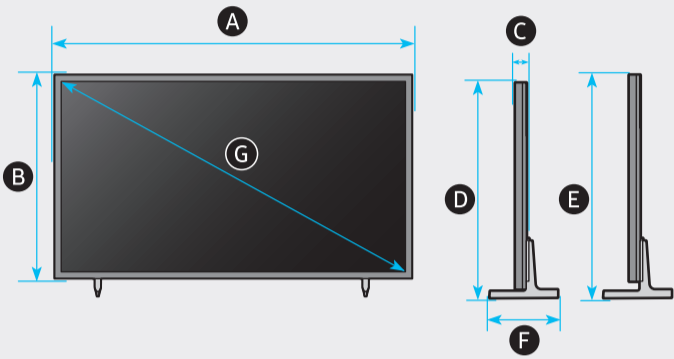

5

6

	A	B	C	D	E	F	G	H	I
55LS03A 55LSA03	48.7 inches (1237.9 mm) (123.79 cm)	27.9 inches (708.8 mm) (70.88 cm)	1.0 inches (24.9 mm) (2.49 cm)	29.3 inches (743.4 mm) (74.34 cm)	30.3 inches (768.4 mm) (76.84 cm)	9.0 inches (227.8 mm) (22.78 cm)	54.6 inches (138 cm)	36.6 lbs (16.6 kg)	37.5 lbs (17.0 kg)
65LS03A 65LSA03	57.4 inches (1456.8 mm) (145.68 cm)	32.8 inches (831.9 mm) (83.19 cm)	1.0 inches (24.9 mm) (2.49 cm)	34.2 inches (868.9 mm) (86.89 cm)	35.2 inches (893.9 mm) (89.39 cm)	10.3 inches (260.9 mm) (26.09 cm)	64.5 inches (163 cm)	48.7 lbs (22.1 kg)	49.6 lbs (22.5 kg)

	VESA A x B (mm)	C (mm)	D x 4
55LS03A 55LSA03	200 x 200	10-12	M8
65LS03A 65LSA03	400 x 300		

SAMSUNG

QUICK SETUP GUIDE
GUIDE D'INSTALLATION RAPIDE
GUÍA RÁPIDA DE CONFIGURACIÓN
GUIA RÁPIDO DE INSTALAÇÃO
KURZANLEITUNG ZUR KONFIGURATION
GUIDA DI INSTALLAZIONE RAPIDA

55"

65"