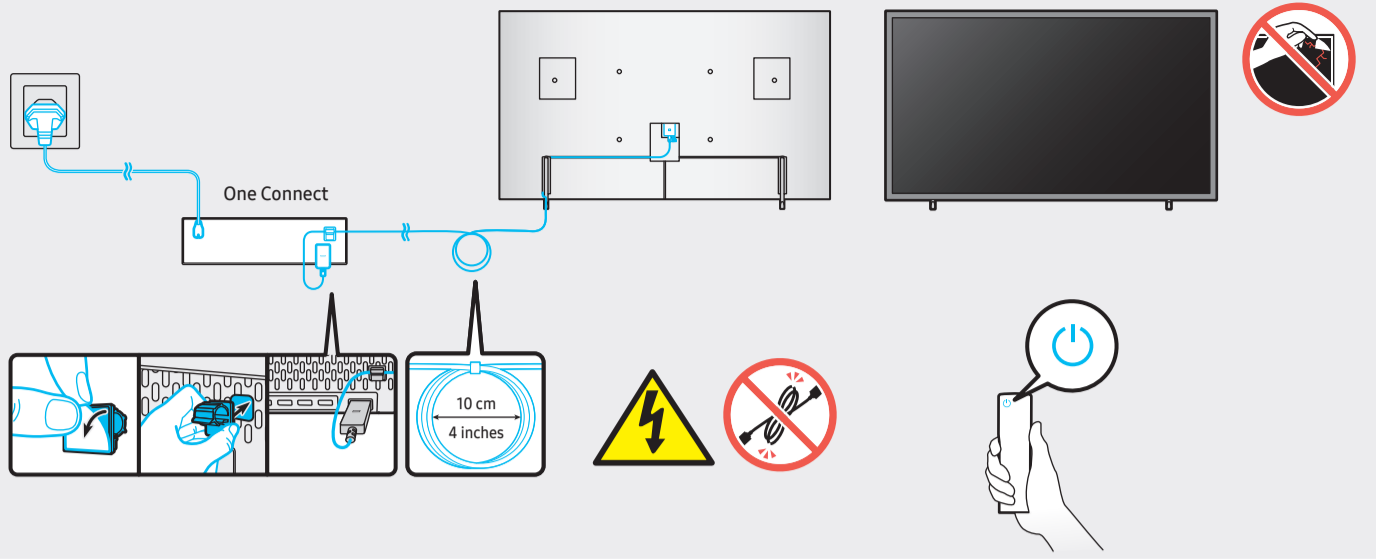

6

	A	B	C	D	E	F	G	H	I
55LS03A 55LSA03	48.7 inches (1237.9 mm) (123.79 cm)	27.9 inches (708.8 mm) (70.88 cm)	1.0 inches (24.9 mm) (2.49 cm)	29.3 inches (743.4 mm) (74.34 cm)	30.3 inches (768.4 mm) (76.84 cm)	9.0 inches (227.8 mm) (22.78 cm)	54.6 inches (138 cm)	36.6 lbs (16.6 kg)	37.5 lbs (17.0 kg)
65LS03A 65LSA03	57.4 inches (1456.8 mm) (145.68 cm)	32.8 inches (831.9 mm) (83.19 cm)	1.0 inches (24.9 mm) (2.49 cm)	34.2 inches (868.9 mm) (86.89 cm)	35.2 inches (893.9 mm) (89.39 cm)	10.3 inches (260.9 mm) (26.09 cm)	64.5 inches (163 cm)	48.7 lbs (22.1 kg)	49.6 lbs (22.5 kg)