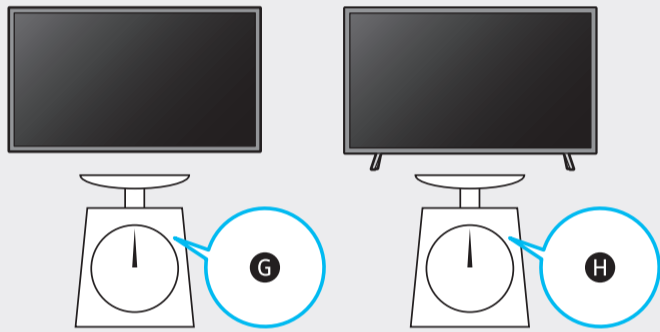

5

	A	B	C	D	E	F	G	H
43AU7*** 43UA7***	37.9 inches (963.9 mm) (96.39 cm)	22.0 inches (558.9 mm) (55.89 cm)	2.3 inches (59.6 mm) (5.96 cm)	24.7 inches (627.8 mm) (62.78 cm)	7.6 inches (192.5 mm) (19.25 cm)	42.5 inches (108 cm)	17.9 lbs (8.1 kg)	18.3 lbs (8.3 kg)
50AU7*** 50UA7***	44.0 inches (1116.8 mm) (111.68 cm)	25.4 inches (644.2 mm) (64.42 cm)	2.4 inches (59.9 mm) (5.99 cm)	28.3 inches (719.1 mm) (71.91 cm)	9.9 inches (250.2 mm) (25.02 cm)	49.5 inches (125 cm)	25.1 lbs (11.4 kg)	25.6 lbs (11.6 kg)
55AU7*** 55UA7***	48.4 inches (1230.5 mm) (123.05 cm)	27.8 inches (707.2 mm) (70.72 cm)	2.4 inches (59.9 mm) (5.99 cm)	30.8 inches (783.3 mm) (78.33 cm)	9.9 inches (250.2 mm) (25.02 cm)	54.6 inches (138 cm)	30.6 lbs (13.9 kg)	31.3 lbs (14.2 kg)

*: 0~9, A~Z

	VESA A x B (mm)	C (mm)	D x 4
43AU7*** 43UA7***	200 x 200	20-22	M8
50AU7*** 50UA7***			
55AU7*** 55UA7***			

*: 0~9, A~Z

SAMSUNG

QUICK SETUP GUIDE
GUIDE D'INSTALLATION RAPIDE
GUÍA RÁPIDA DE CONFIGURACIÓN
GUIA RÁPIDO DE INSTALAÇÃO
KURZANLEITUNG ZUR KONFIGURATION
GUIDA DI INSTALLAZIONE RAPIDA