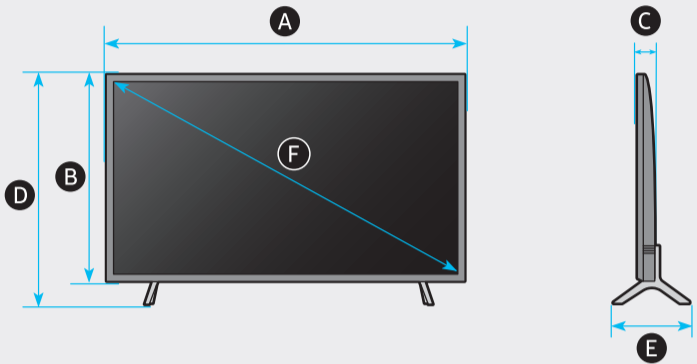

5

	A	B	C	D	E	F	G	H
43AU7*** 43UA7***	37.9 inches (963.9 mm) (96.39 cm)	22.0 inches (558.9 mm) (55.89 cm)	2.3 inches (59.6 mm) (5.96 cm)	24.7 inches (627.8 mm) (62.78 cm)	7.6 inches (192.5 mm) (19.25 cm)	42.5 inches (108 cm)	17.9 lbs (8.1 kg)	18.3 lbs (8.3 kg)
50AU7*** 50UA7***	44.0 inches (1116.8 mm) (111.68 cm)	25.4 inches (644.2 mm) (64.42 cm)	2.4 inches (59.9 mm) (5.99 cm)	28.3 inches (719.1 mm) (71.91 cm)	9.9 inches (250.2 mm) (25.02 cm)	49.5 inches (125 cm)	25.1 lbs (11.4 kg)	25.6 lbs (11.6 kg)
55AU7*** 55UA7***	48.4 inches (1230.5 mm) (123.05 cm)	27.8 inches (707.2 mm) (70.72 cm)	2.4 inches (59.9 mm) (5.99 cm)	30.8 inches (783.3 mm) (78.33 cm)	9.9 inches (250.2 mm) (25.02 cm)	54.6 inches (138 cm)	30.6 lbs (13.9 kg)	31.3 lbs (14.2 kg)

*: 0~9, A~Z

	VESA A x B (mm)	C (mm)	D x 4
43AU7*** 43UA7***	200 x 200	20-22	M8
50AU7*** 50UA7***			
55AU7*** 55UA7***			

*: 0~9, A~Z

SAMSUNG

QUICK SETUP GUIDE
GUIDE D'INSTALLATION RAPIDE
GUÍA RÁPIDA DE CONFIGURACIÓN
GUIA RÁPIDO DE INSTALAÇÃO
KURZANLEITUNG ZUR KONFIGURATION
GUIDA DI INSTALLAZIONE RAPIDA

43"
-
50"

55"

	USB		USB ↔
	OPTICAL		
	ARC		HDMI ↔ (eARC)
			HDMI
			LAN
			ANT

1

2

3

4

43"