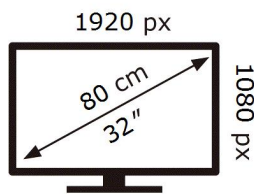

ENERG

SAMSUNG

UE32T5300CW

33 kWh/1000h

ABCDEF **G**

HDR

55 kWh/1000h

2019/2013