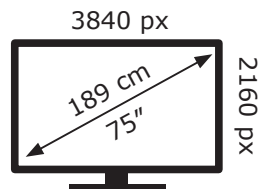

ENERG

LG Electronics

75UN70703LD

170 kWh/1000h

ABCDEF**G**

186 kWh/1000h

2019/2013