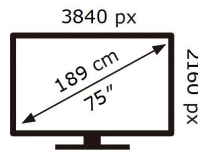

ENERGY

SAMSUNG

QE75LS03TAU

220 kWh/1000h

ABCDEF **G**

248 kWh/1000h

2019/2013