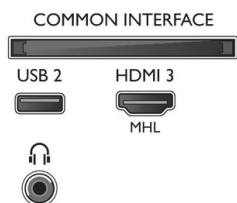

Color & Finishing

- TV Front: Dark Silver

Accessories

- Included accessories: Remote Control, 2 x AAA Batteries, Power cord, Quick start guide, Legal and safety brochure, Table top stand

Connections

Side

Rear