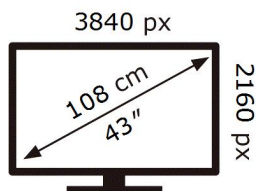

ENERG

SAMSUNG

QE43Q65CAU

51 kWh/1000h

ABCDEF **G**

102 kWh/1000h

2019/2013