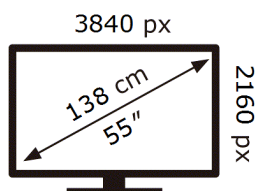

ENERG

SAMSUNG

QE55S95BAT

109 kWh/1000h

ABCDEF **G**

200 kWh/1000h

2019/2013