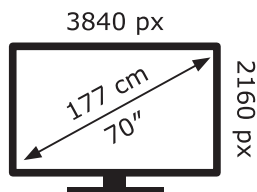

ENERG ⚡

LG Electronics

70UQ81006LB

124 kWh/1000h

ABCDEF**G**

169 kWh/1000h

2019/2013