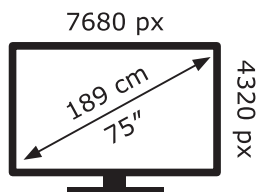

# ENERG

LG Electronics

75QNED966QA

**137** kWh/1000h

ABCDEF**G**

**320** kWh/1000h

2019/2013