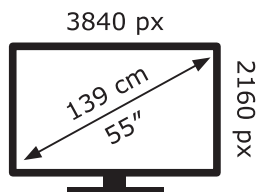

ENERG

LG Electronics

55NANO819QA

81 kWh/1000h

ABCDEF**G**

127 kWh/1000h

2019/2013