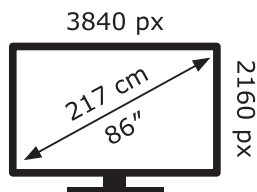

ENERG ⚡

LG Electronics

86QNE916QA

167 kWh/1000h

ABCDEF**G**

322 kWh/1000h

2019/2013