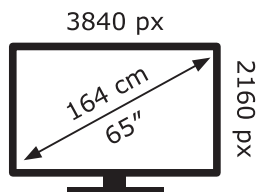

LG Electronics

OLED65A26LA

90 kWh/1000h

ABCDEF**G**

181 kWh/1000h

2019/2013