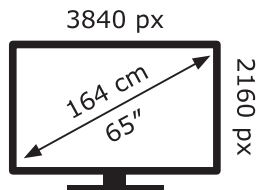

LG Electronics

65QNED866QA

108 kWh/1000h

ABCDEF**G**

175 kWh/1000h

2019/2013