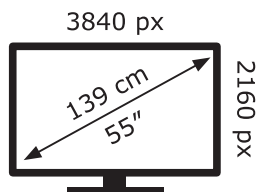

LG Electronics

55QNED866QA

84 kWh/1000h

ABCDEF**G**

128 kWh/1000h

2019/2013