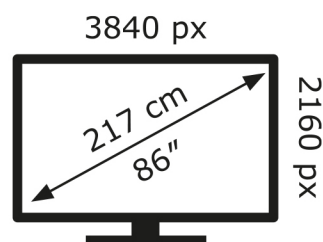

LG Electronics

86QNED816QA

171 kWh/1000h

ABCDEF**G**

279 kWh/1000h

2019/2013