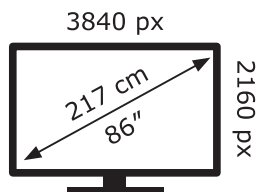

LG Electronics

86QNED916QA

167 kWh/1000h

ABCDEF**G**

297 kWh/1000h

2019/2013