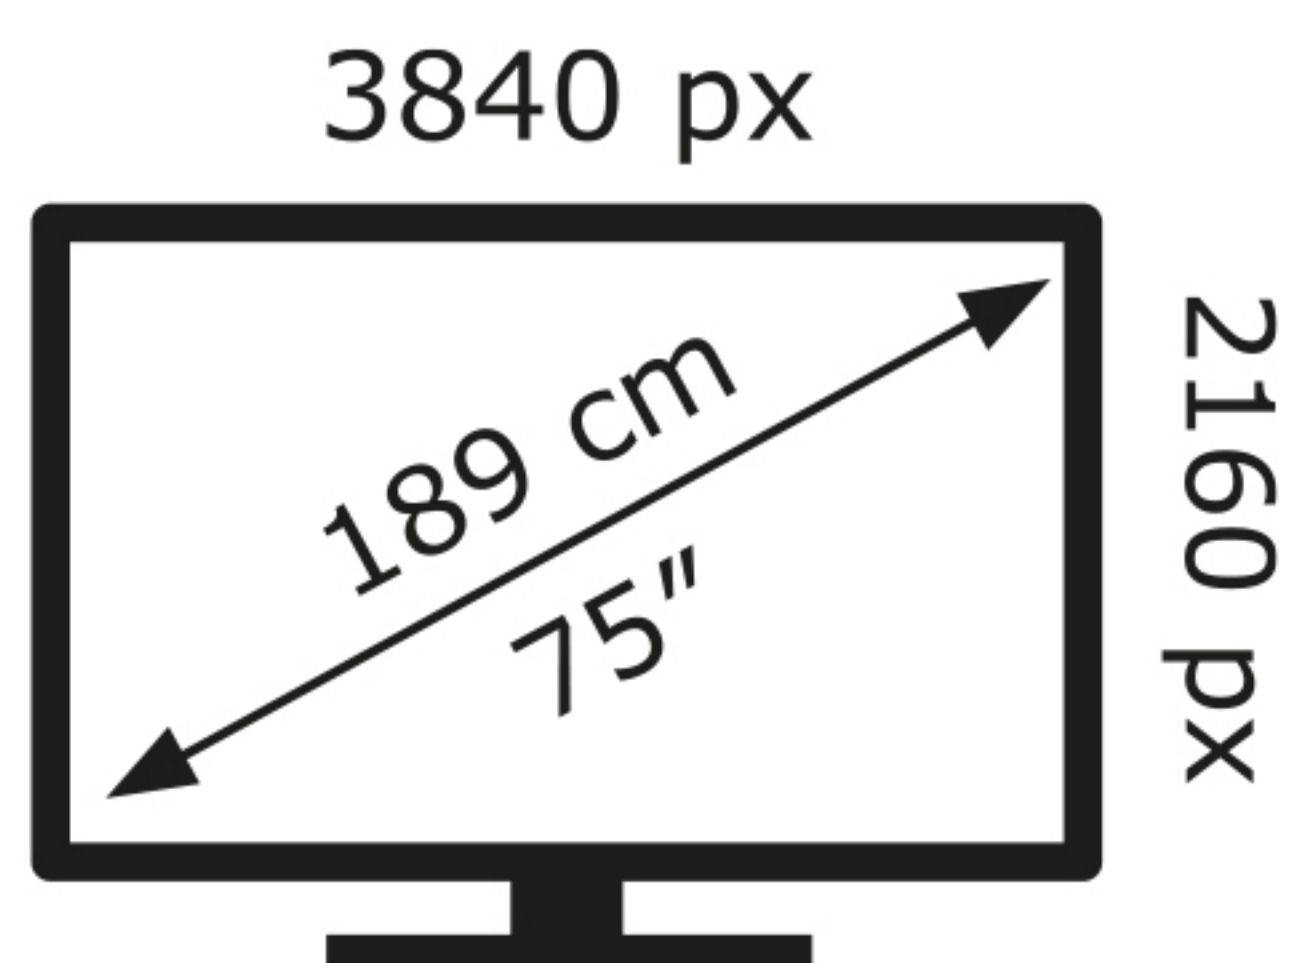

LG Electronics

75QNED916QA

**128** kWh/1000h

ABCDEF**G**

**220** kWh/1000h

2019/2013