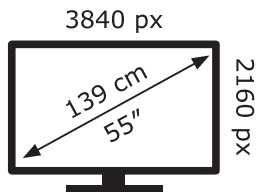

**ENERG** ⚡

**LG Electronics**

55UP75006LF

**103** kWh/1000h

ABCDEF**G**

**129** kWh/1000h

2019/2013