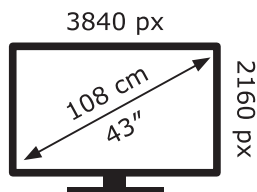

ENERG ⚡

LG Electronics

43UQ76909LE

54 kWh/1000h

ABCDEF**G**

HDR

80 kWh/1000h

2019/2013