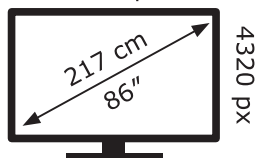

ENERG ⚡

LG Electronics

86QNED996QB

269 kWh/1000h

ABCDEF**G**

525 kWh/1000h

7680 px

2019/2013