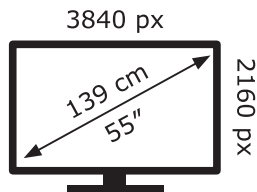

LG Electronics

OLED55A26LA

**72** kWh/1000h

ABCDEF**G**

**138** kWh/1000h

2019/2013