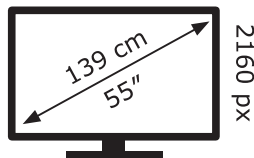

LG Electronics

OLED55C26LD

81 kWh/1000h

ABCDEF**G**

152 kWh/1000h

3840 px

2019/2013