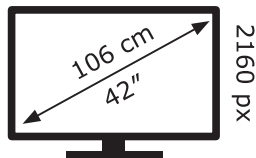

LG Electronics

OLED42C24LA

52 kWh/1000h

ABCDEF**G**

94 kWh/1000h

3840 px

2019/2013