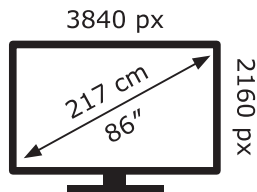

LG Electronics

86UQ80006LB

171 kWh/1000h

ABCDEF**G**

234 kWh/1000h

2019/2013