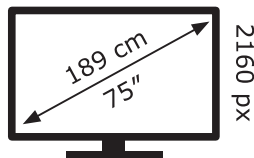

LG Electronics

75UQ80006LB

**135** kWh/1000h

ABCDEF**G**

**184** kWh/1000h

3840 px

2019/2013