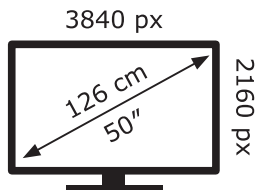

LG Electronics

50UQ80006LB

65 kWh/1000h

ABCDEF**G**

89 kWh/1000h

2019/2013