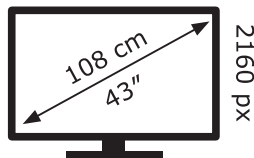

LG Electronics

43UQ80006LB

54 kWh/1000h

ABCDEF**G**

77 kWh/1000h

3840 px

2019/2013