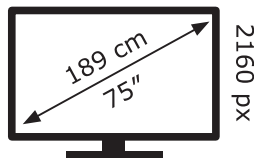

LG Electronics

75QNED816QA

109 kWh/1000h

ABCDEF**G**

200 kWh/1000h

3840 px

2019/2013