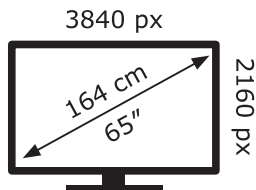

LG Electronics

65UQ91006LA

111 kWh/1000h

ABCDEF**G**

154 kWh/1000h

2019/2013