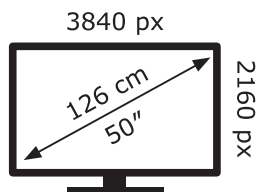

LG Electronics

50UQ91006LA

69 kWh/1000h

ABCDEF**G**

98 kWh/1000h

2019/2013